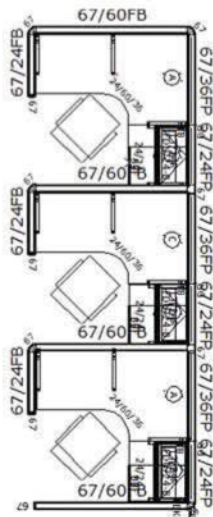

O₂TM Series Corporate Office Furniture

Available in Newly Remanufactured, Pre-Owned or Brand New!

3 In-Line

6 Pack

Size: 5' x 5' x 67"

1-888-442-8242

cubicles.com