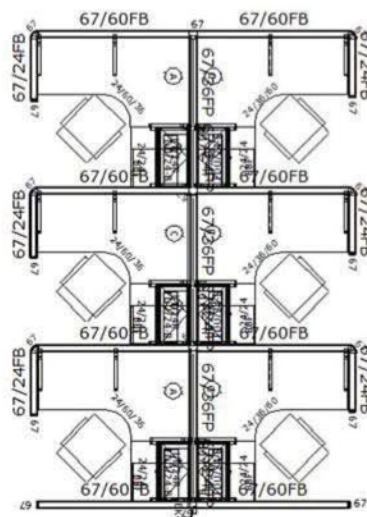

O₂TM Series Corporate Office Furniture

Available in Newly Remanufactured, Pre-Owned or Brand New!

3 In-Line

6 Pack

Size: 5' x 5' x 67"

1-888-442-8242

cubicles.com