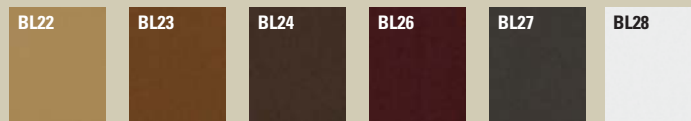

## Luxhide® Reception Chairs

Shown in  
BL23 Saddle Luxhide\* (available)

- Black Luxhide upholstery and mock leather trim
- Attractive sled base design
- Upholstered armrests
- Designed to coordinate with 2700 and 2701
- Dimensions: 24.5w x 25.5d x 36.5h

Seat Height: 17"

Seat Width: 21"

Seat Depth: 18"

Back Width: 21"

Back Height: 18"

Arm Height: 9"

Shown in  
BL20 Black Luxhide\*

Shown in  
BL20 Black Luxhide\*

### Textiles

Stocked Luxhide\*

**BL20** Black

Available Luxhide\*

**BL22** Parchment, **BL23** Saddle, **BL24** Dark Brown, **BL26** Burgundy, **BL27** Charcoal, **BL28** White

In addition to the stocked Luxhide\* (BL20 Black), this chair can be upholstered using other Luxhide\* colors. An upcharge applies.