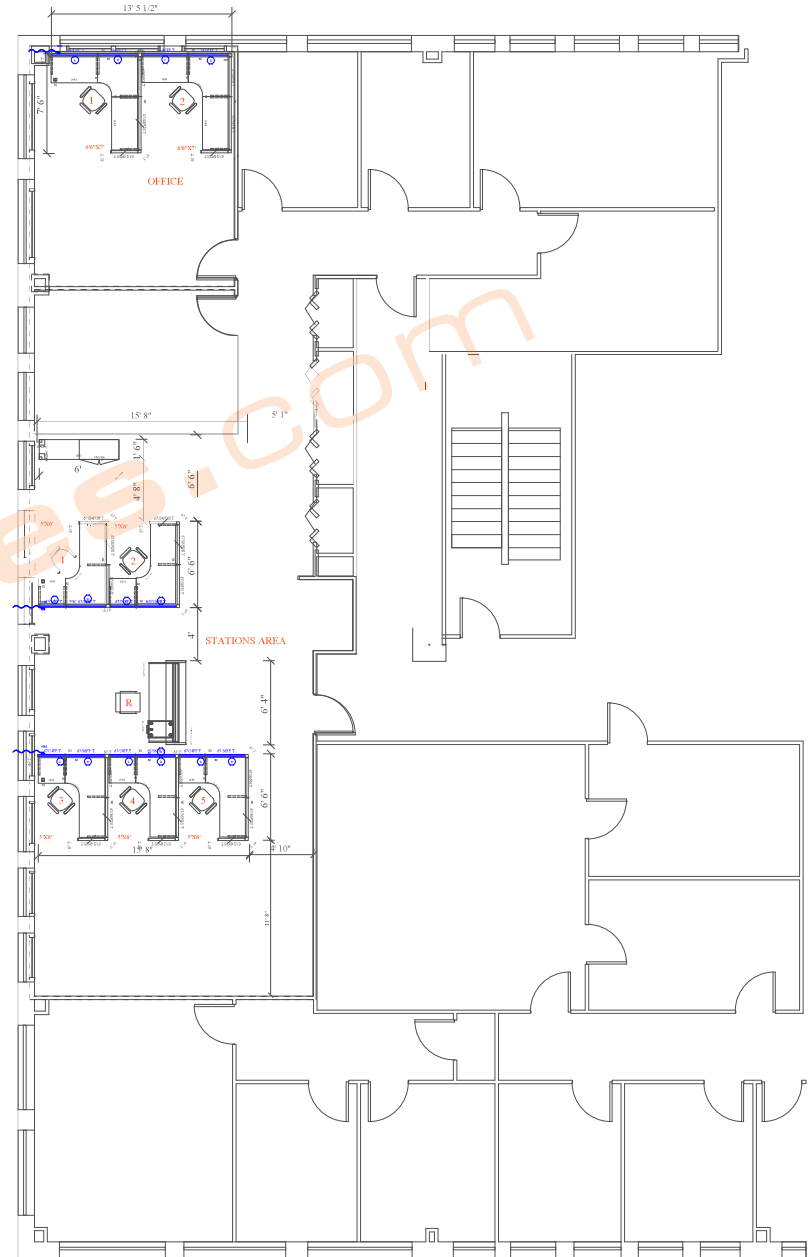

2D OVERALL

Office Furniture - O2™ Series - Monolithic System | Grade 1 - Powered Cubicles
Logiflex - M-Brace - Reception Desk

LEGEND:

BLUE: ELECTRICAL PARTS

RED: NOTES