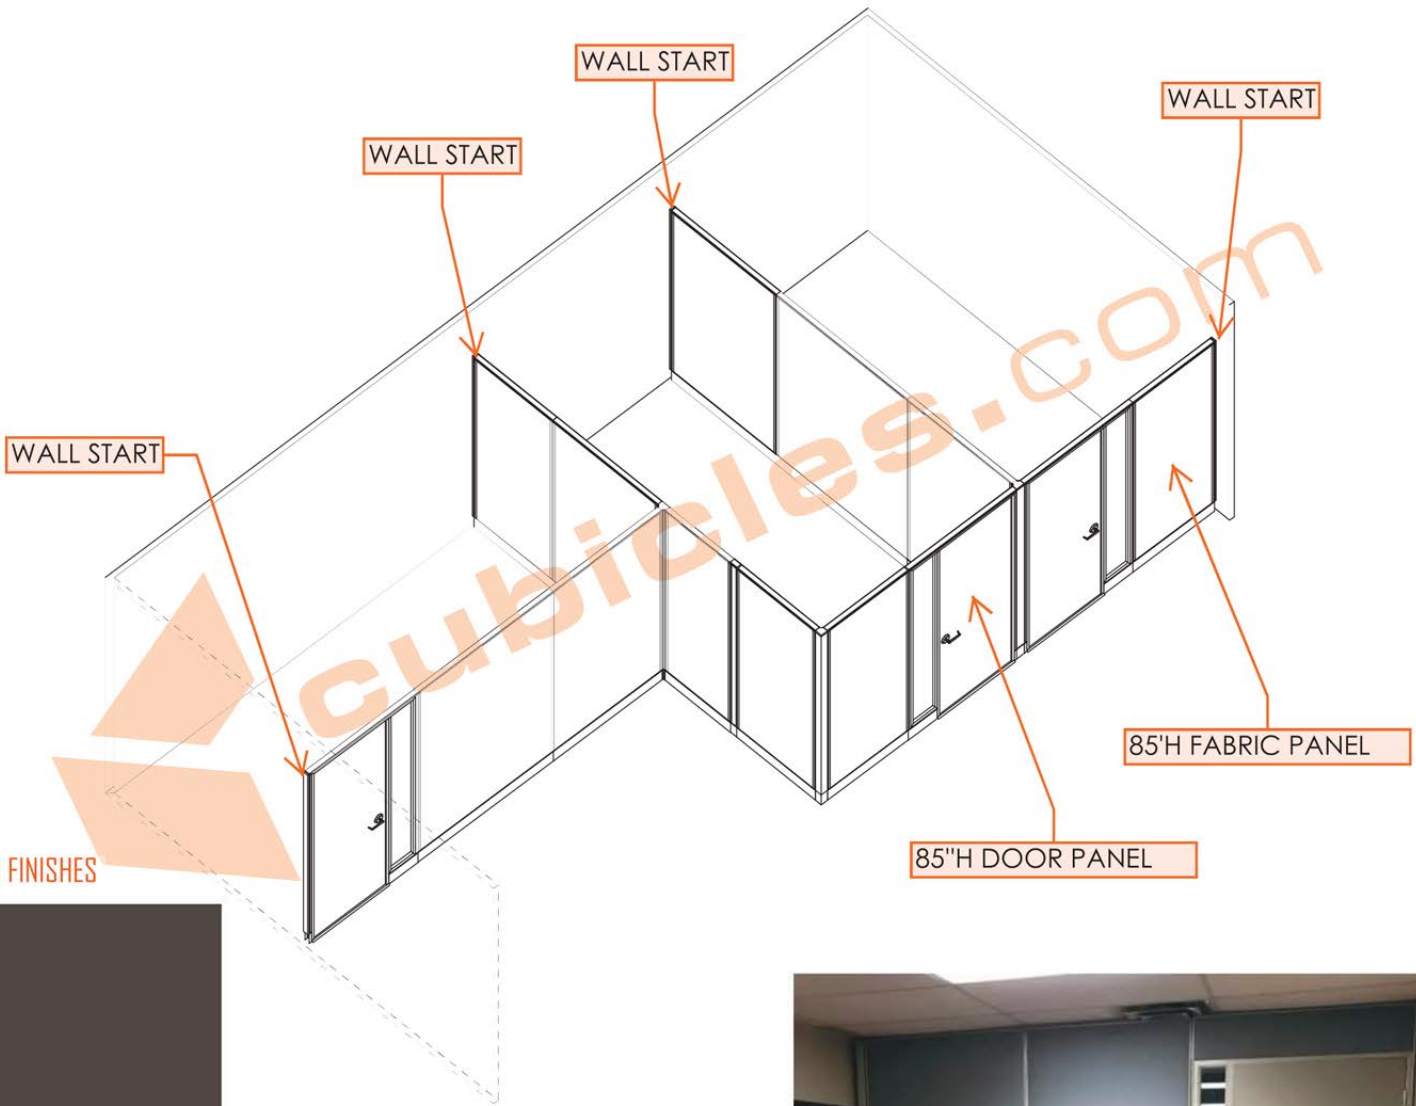

3D OVERALL

WALLS TO BE CLEAR & FREE OF ANY OBSTRUCTIONS PRIOR TO INSTALLATION
MINIMUM 9'H CEILING REQUIRED

SELECTED FINISHES

MT (7D)

Atlantic 7180

IMAGE FOR REFERENCE ONLY