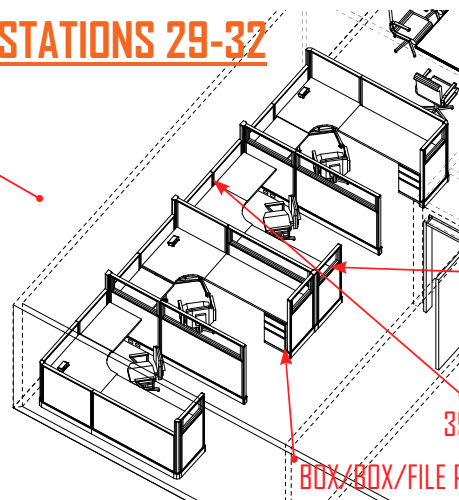

STATIONS 29-32

1. 53"H FABRIC/GLASS PANEL
   39"H FABRIC
   14"H GLASS

1. 39"H FABRIC PANEL
   BOX/BOX/FILE PEDESTAL