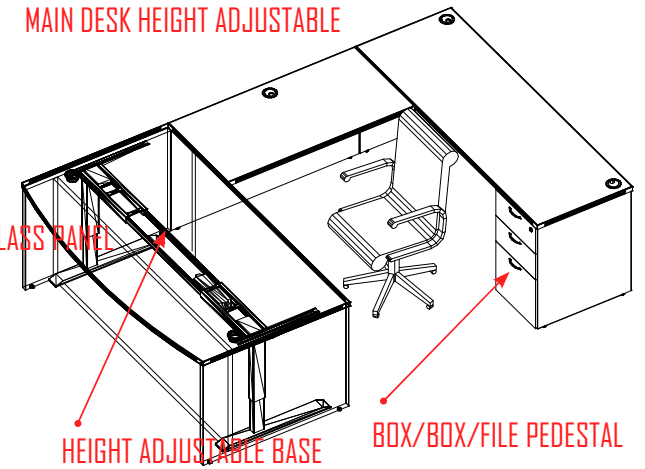

- (1) 6'x8'x53"H POWERED STATIONS W/
- (1) BOX/BOX/FILE PEDESTAL
- (1) HEIGHT ADJUSTABLE CORNER
- (1) DUPLEX WITH USB
- (1) 8'x6'x53"H POWERED STATIONS W/
- (1) BOX/BOX/FILE PEDESTAL
- (1) HEIGHT ADJUSTABLE CORNER
- (1) DUPLEX WITH USB

- OFFICE SUITES**  
 [5] 6'x6' L-SHAPE DESK W/  
 MAIN DESK HEIGHT ADJUSTABLE  
 [1] BOX/BOX/FILE PEDESTAL / EA
- 
- [2] 6'x9'6" U-SHAPE DESK W/  
 MAIN DESK HEIGHT ADJUSTABLE  
 [1] BOX/BOX/FILE PEDESTAL / EA  
 [1] FILE /FILE PEDESTAL / EA

- STATIONS**  
 [2] 7'x6'x53"H POWERED STATIONS
- 
- [2] 6'x8'x53"H POWERED STATIONS
- 
- [1] 6'x7'x53"H POWERED STATIONS  
 [1] 6'6"x7' POWERED PRINTER AREA
- 
- [4] 5'6"x8'x39/53"H POWERED STATIONS
- 
- ACCESSORY**  
 [1] BOX/BOX/FILE PEDESTAL / EA  
 [1] HEIGHT ADJUSTABLE CORNER BASE / EA  
 [1] DUPLEX W/ USB / EA

**STATIONS 29-32**

- 53"H FABRIC/GLASS PANEL  
 39"H FABRIC  
 14"H GLASS

- 39"H FABRIC PANEL  
 BOX/BOX/FILE PEDESTAL

**U-SHAPED DESK W/  
 MAIN DESK HEIGHT ADJUSTABLE**

- HEIGHT ADJUSTABLE BASE  
 BOX/BOX/FILE PEDESTAL