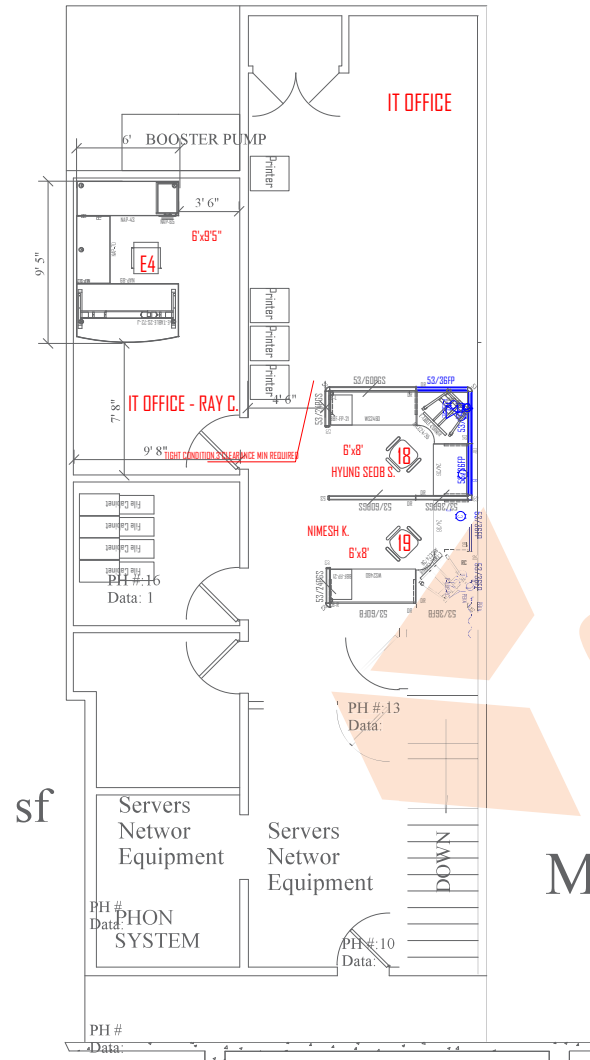

**02 Corporate Office Furniture/ QSP NAPA
2D MEZZANINE (IT OFFICE)**