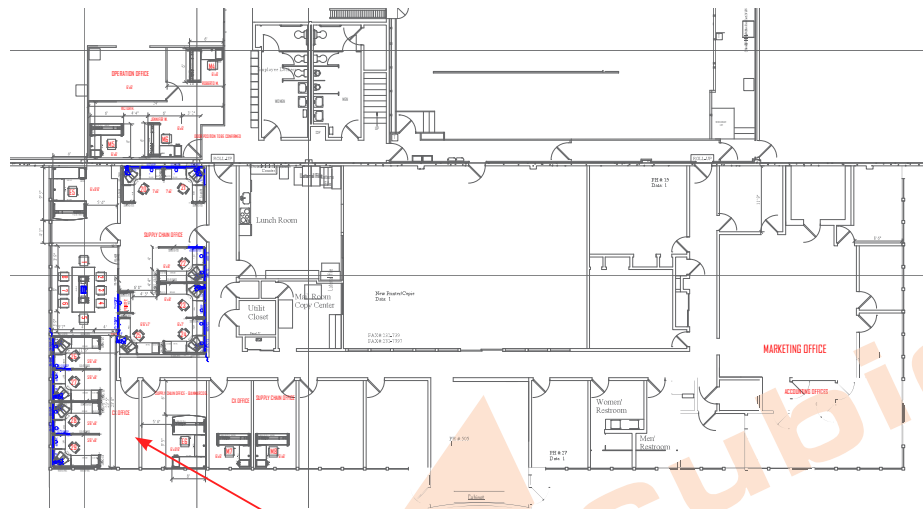

2D
OPERATION OFFICE; SUPPLY CHAIN OFFICE; CX OFFICE; HR OFFICE; ACCOUNTING OFFICE & MARKETING OFFICE
O2 Corporate Office Furniture / DSP NAPA