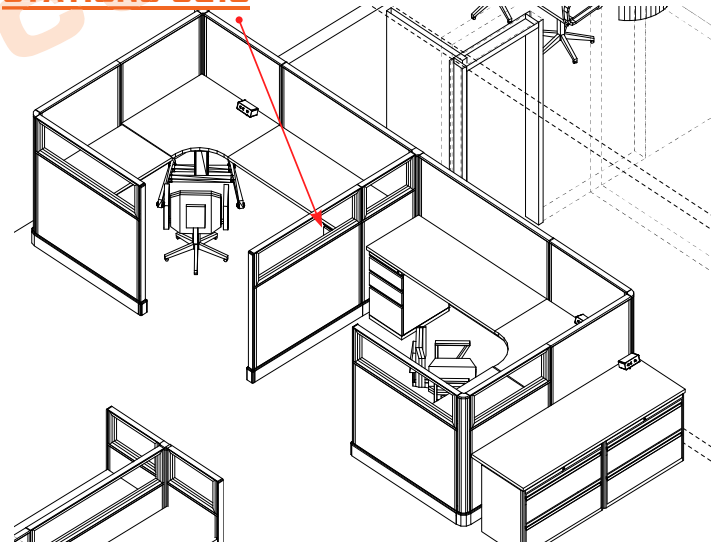

STATIONS 9810

53"H FABRIC PANEL

53"H FABRIC/GLASS PANEL
-39"H FABRIC
-14"H GLASS

6'x3' MEETING TABLE

U-SHAPE DESK
LATERAL FILE W/TOP

L-SHAPE DESK
DUPLEX/W USB

HEIGHT ADJUSTABLE CORNER

CONFERENCE TABLE W/
POWER BOX

67"H FABRIC/GLASS PANEL
-53"H FABRIC
-14"H GLASS

BOX/BOX/FILE PEDESTAL