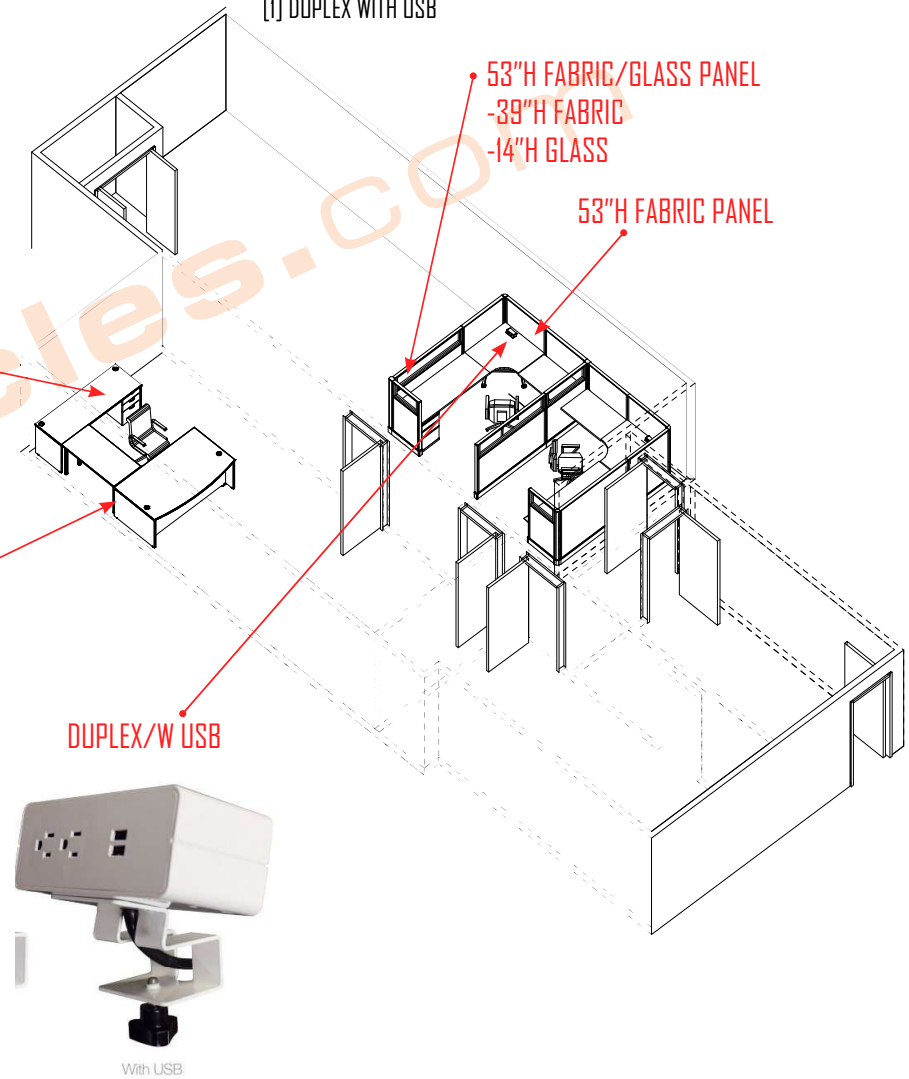

OFFICE SUITES

- (1) 6'x9'6" U-SHAPE DESK W/
- MAIN DESK HEIGHT ADJUSTABLE
- (1) BOX/BOX/FILE PEDESTAL / EA
- (1) FILE /FILE PEDESTAL / EA

BOX/BOX/FILE PEDESTAL

HEIGHT ADJUSTABLE BASE
U SHAPED DESK

DUPLEX/W USB

53"H FABRIC/GLASS PANEL
-39"H FABRIC
-14"H GLASS

53"H FABRIC PANEL