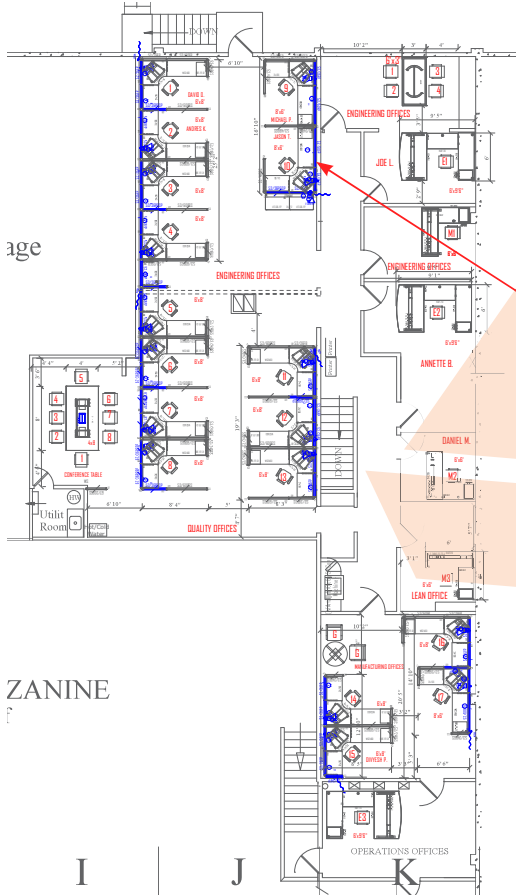

02 Corporate Office Furniture/ DSP NAPA
2D ENGINEERING OFFICES/MANUFACTURING OFFICES

OFFICE SUITES

[3] 6'x6' L-SHAPE DESK W/
MAIN DESK HEIGHT ADJUSTABLE
[1] BOX/BOX/FILE PEDESTAL / EA

[3] 6'x9'6" U-SHAPE DESK W/
MAIN DESK HEIGHT ADJUSTABLE
[1] BOX/BOX/FILE PEDESTAL / EA
[1] FILE /FILE PEDESTAL / EA

STATIONS

[11] 6'x8'x53"H POWERED STATIONS W/
[1] BOX/BOX/FILE PEDESTAL
[1] HEIGHT ADJUSTABLE CORNER
[1] DUPLEX WITH USB

[3] 6'x8'x67"H POWERED STATIONS W/
[1] BOX/BOX/FILE PEDESTAL
[1] HEIGHT ADJUSTABLE CORNER
[1] DUPLEX WITH USB

[3] 8'x6'x53H POWERED STATIONS W/
[1] BOX/BOX/FILE PEDESTAL
[1] HEIGHT ADJUSTABLE CORNER
[1] DUPLEX WITH USB

[1] 6'x3' MEETING TABLE