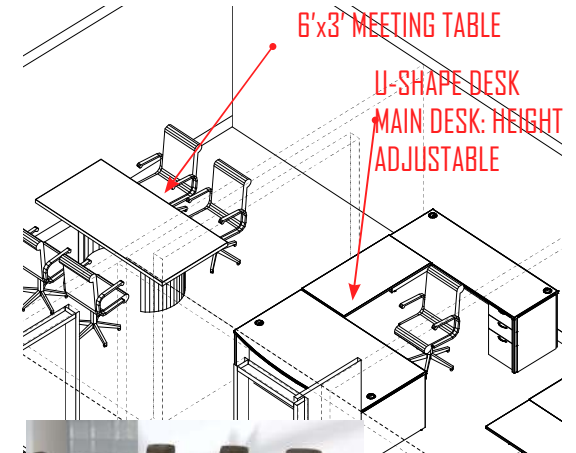

[3] 6'x8'x67"H POWERED STATIONS W/  
 [1] BOX/BOX/FILE PEDESTAL  
 [1] HEIGHT ADJUSTABLE CORNER  
 [1] DUPLEX WITH USB

[3] 8'x6'x53H POWERED STATIONS W/  
 [1] BOX/BOX/FILE PEDESTAL  
 [1] HEIGHT ADJUSTABLE CORNER  
 [1] DUPLEX WITH USB

[1] 6'x3' MEETING TABLE

**STATIONS 9810**

53"H FABRIC PANEL

53"H FABRIC/GLASS PANEL  
 -39"H FABRIC  
 -14"H GLASS

6'x3' MEETING TABLE

U-SHAPE DESK  
 LATERAL FILE W/TOP

L-SHAPE DESK  
 DUPLEX/W USB

HEIGHT ADJUSTABLE CORNER

CONFERENCE TABLE W/  
 POWER BOX

67"H FABRIC/GLASS PANEL  
 -53"H FABRIC  
 -14"H GLASS

BOX/BOX/FILE PEDESTAL

**02 Corporate Office Furniture/ QSP NAPA  
2D MEZZANINE (IT OFFICE)**

**STATIONS 18-21**

**STATIONS**

- (1) 6'x8'x53"H POWERED STATIONS W/
- (1) BOX/BOX/FILE PEDESTAL
- (1) HEIGHT ADJUSTABLE CORNER
- (1) DUPLEX WITH USB
- (1) 8'x6'x53"H POWERED STATIONS W/
- (1) BOX/BOX/FILE PEDESTAL
- (1) HEIGHT ADJUSTABLE CORNER
- (1) DUPLEX WITH USB