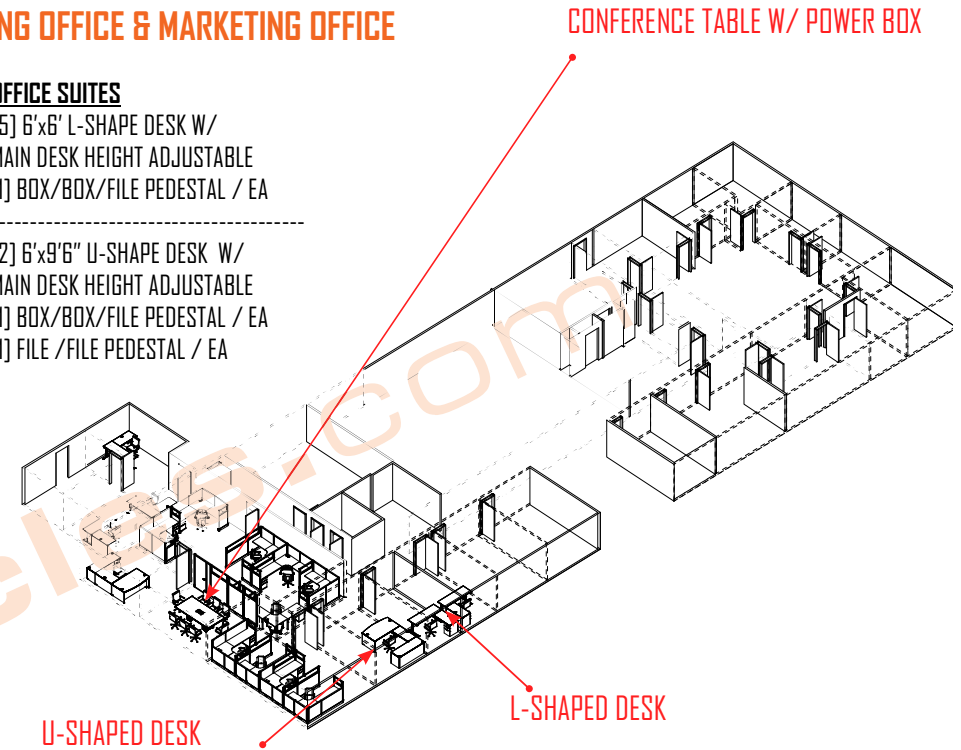

**OFFICE SUITES**

- (1) 6'x9'6" U-SHAPE DESK W/
- MAIN DESK HEIGHT ADJUSTABLE
- (1) BOX/BOX/FILE PEDESTAL / EA
- (1) FILE /FILE PEDESTAL / EA

BOX/BOX/FILE PEDESTAL

HEIGHT ADJUSTABLE BASE  
U SHAPED DESK

DUPLEX/W USB

53"H FABRIC/GLASS PANEL  
-39"H FABRIC  
-14"H GLASS

53"H FABRIC PANEL

cubicles.com

**2D**  
**OPERATION OFFICE; SUPPLY CHAIN OFFICE; CX OFFICE; HR OFFICE; ACCOUNTING OFFICE & MARKETING OFFICE**  
 O2 Corporate Office Furniture / DSP NAPA

- OFFICE SUITES**  
 [5] 6'x6' L-SHAPE DESK W/  
 MAIN DESK HEIGHT ADJUSTABLE  
 [1] BOX/BOX/FILE PEDESTAL / EA
- 
- [2] 6'x9'6" U-SHAPE DESK W/  
 MAIN DESK HEIGHT ADJUSTABLE  
 [1] BOX/BOX/FILE PEDESTAL / EA  
 [1] FILE /FILE PEDESTAL / EA

- STATIONS**  
 [2] 7'x6'x53"H POWERED STATIONS
- 
- [2] 6'x8'x53"H POWERED STATIONS
- 
- [1] 6'x7'x53"H POWERED STATIONS  
 [1] 6'6"x7' POWERED PRINTER AREA
- 
- [4] 5'6"x8'x39/53"H POWERED STATIONS
- 
- ACCESSORY**  
 [1] BOX/BOX/FILE PEDESTAL / EA  
 [1] HEIGHT ADJUSTABLE CORNER BASE / EA  
 [1] DUPLEX W/ USB / EA