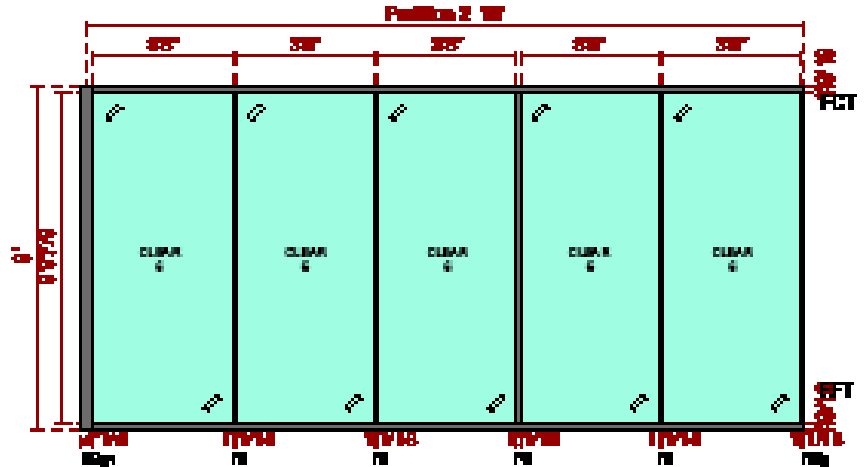

NXTWALL - FLEX SERIES

27.5 LNFT

*image for reference

Partition 1

Partition 2