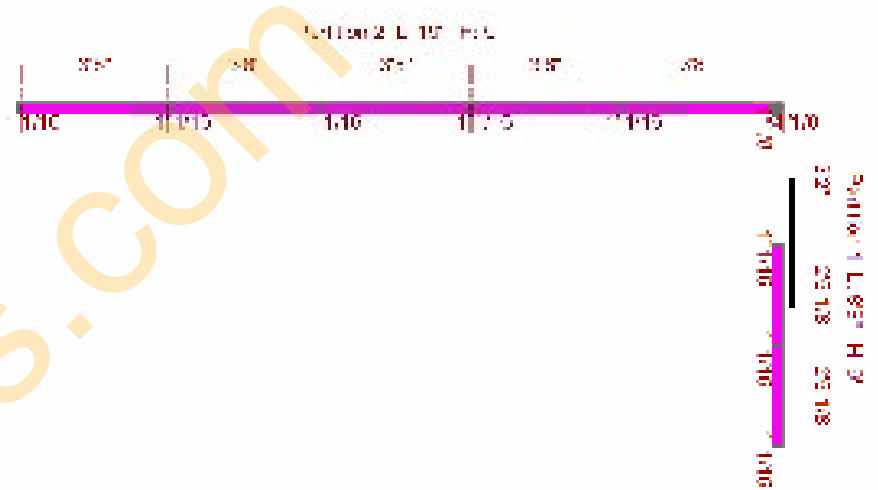

NXTWALL - FLEX SERIES

27.5 LNFT

*image for reference

Partition 1

Partition 2